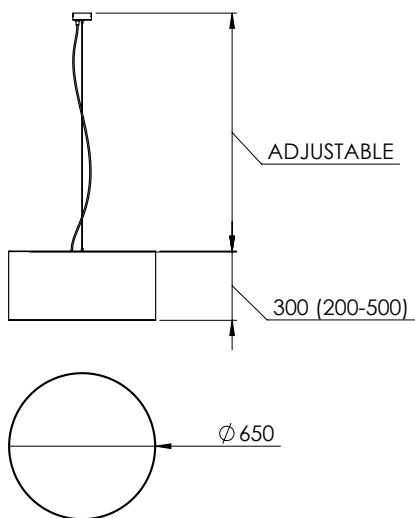

DRUM 650

PENDANT

Brushed aluminium canopy and stainless steel cable + flex suspension. Lampshade in a choice of standard parchment and fabrics or custom materials upon request.

Four height options available:
200, 300, 400 or 500mm.