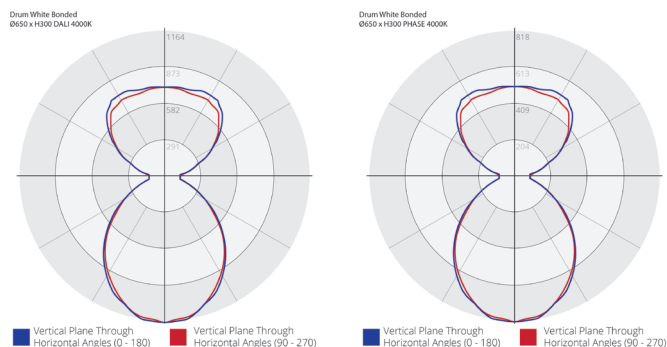

PHOTOMETRIC DATA

ISM

www.ismobjects.com.au

©2024
Specifications are subject to change without notice.
Contact: sales@ismobjects.com.au