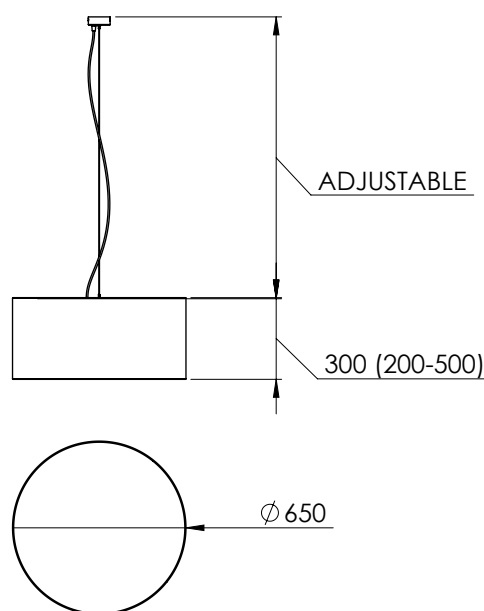

DIMENSIONAL DRAWING