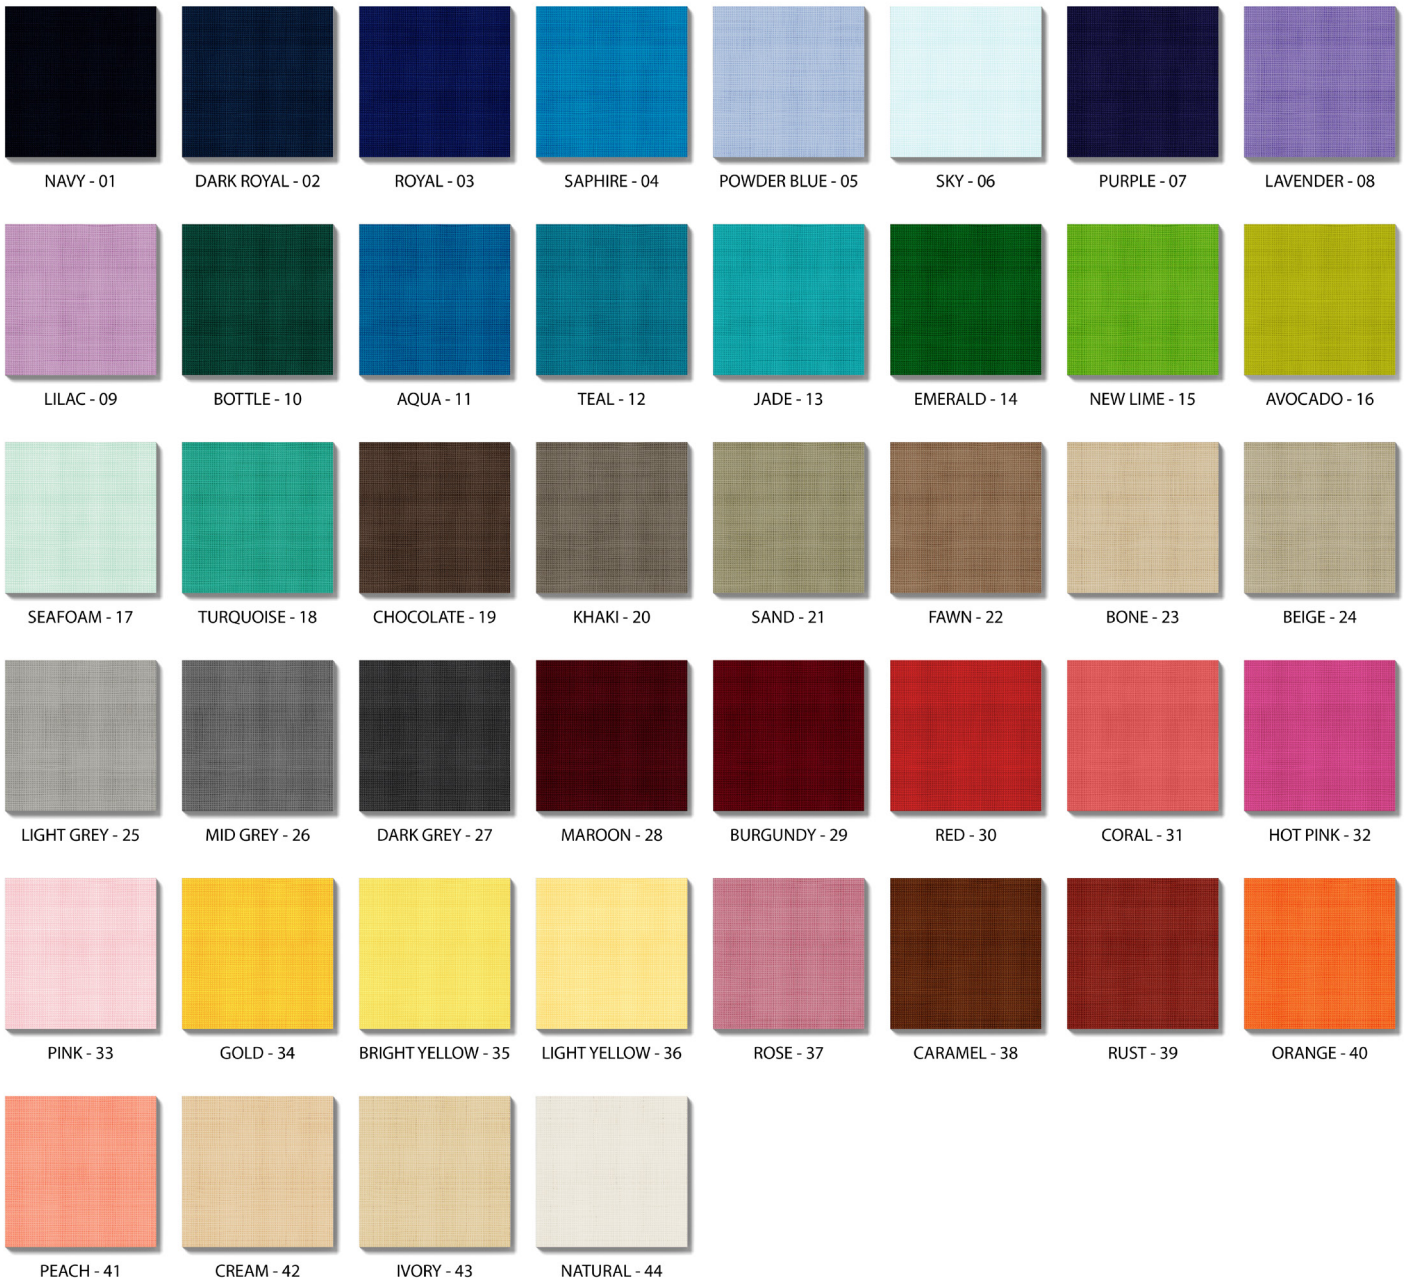

ORDER INFO

Product range - Model number - Finish/Colour

Please specify lamp colour temperature and bonded fabric required.

	White Polymer Lampshade	White Parchment Lampshade	Natural Parchment Lampshade	White Bonded Fabric Lampshade	Black Bonded Fabric Lampshade	Custom Bonded Fabric Lampshade
Retrofit LED BC Lamp	DP-P93-310	DP-P93-311	DP-P93-312	DP-P93-314	DP-P93-316	DP-P93-399
Phase Dimmable	DP-P156-310	DP-P156-311	DP-P156-312	DP-P156-314	DP-P156-316	DP-P156-399
DALI Dimmable	DP-P138-310	DP-P138-311	DP-P138-312	DP-P138-314	DP-P138-316	DP-P138-399

CUSTOM BONDED FABRIC OPTIONS

100gsm, 65% Polyester, 35% Cotton

ISM

www.ismobjects.com.au

©2022
Specifications are subject to change without notice.
Contact: sales@ismobjects.com.au