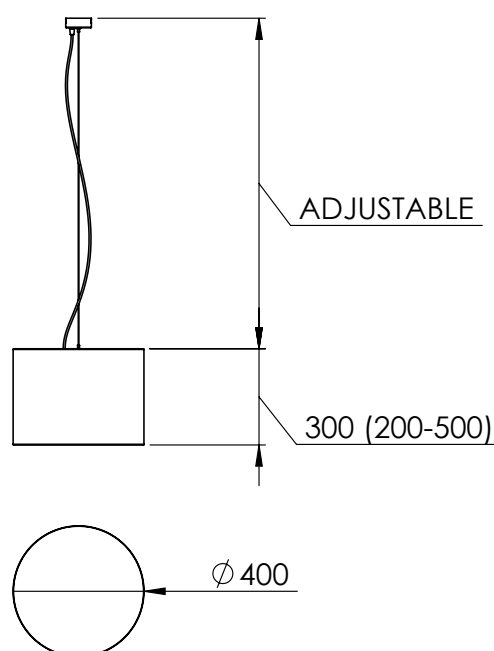

DIMENSIONAL DRAWING