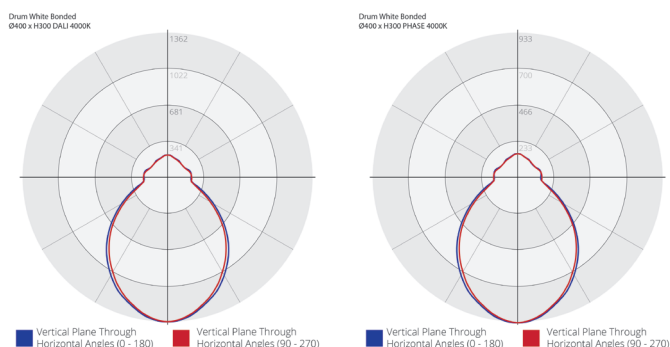

PHOTOMETRIC DATA

ISM

www.ismobjects.com.au

©2024
Specifications are subject to change without notice.
Contact: sales@ismobjects.com.au