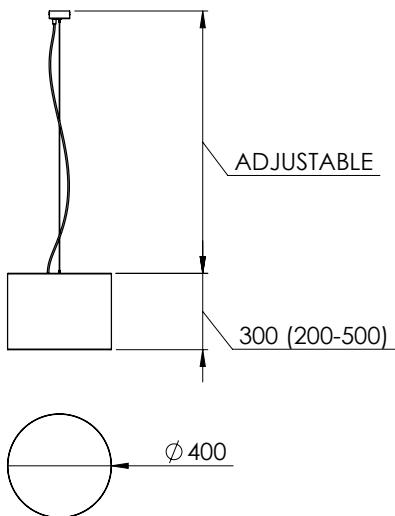

DRUM 400

PENDANT

Brushed aluminium canopy and stainless steel cable + flex suspension. Lampshade in a choice of standard parchment and fabrics or custom materials upon request.

Four height options available:
200, 300, 400 or 500mm.

ism

www.ismobjects.com.au

©2024
Specifications are subject to change without notice.
Contact: sales@ismobjects.com.au