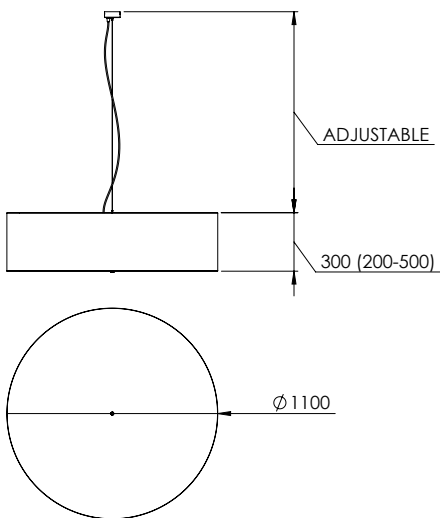

DRUM 1100

PENDANT

Brushed aluminium canopy and stainless steel cable + flex suspension. Lampshade in a choice of standard parchment and fabrics or custom materials upon request.

Four height options available:
200, 300, 400 or 500mm.