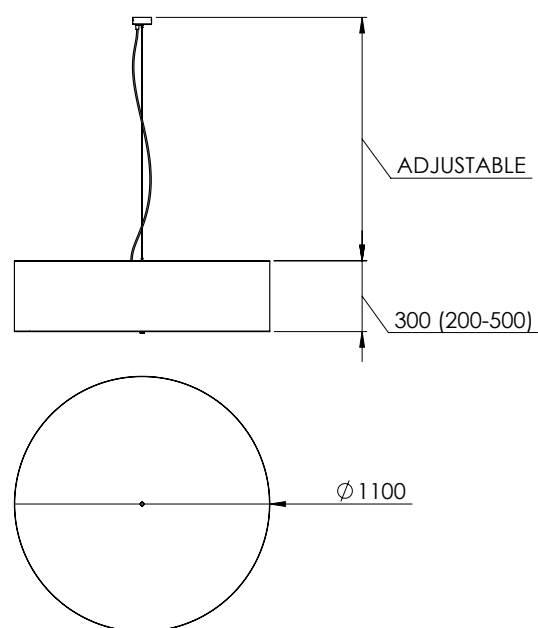

DIMENSIONAL DRAWING