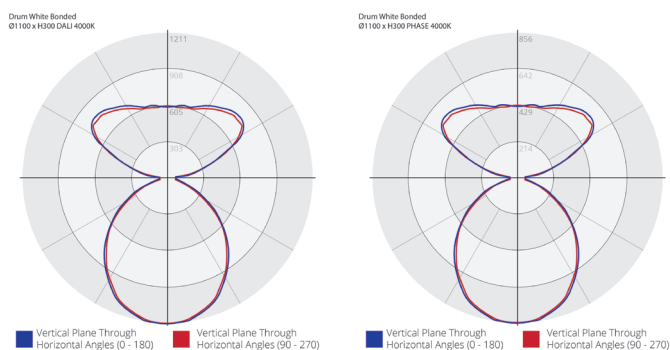

PHOTOMETRIC DATA

ISM

www.ismobjects.com.au

©2024
Specifications are subject to change without notice.
Contact: sales@ismobjects.com.au