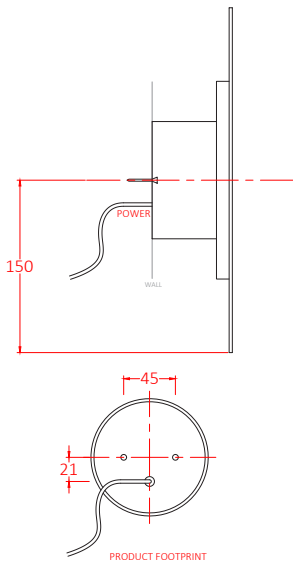

DOTTY

WALL SCONCE

Diecast aluminium in a choice of finishes.
Dedicated LED module with IP65 rating.
Options for dimming and custom coloured fascias
available upon request.

ism

www.ismobjects.com.au

©2024
Specifications are subject to change without notice.
Contact: sales@ismobjects.com.au