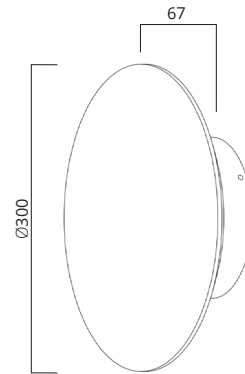

DIMENSIONAL DRAWING

PHOTOMETRIC DATA