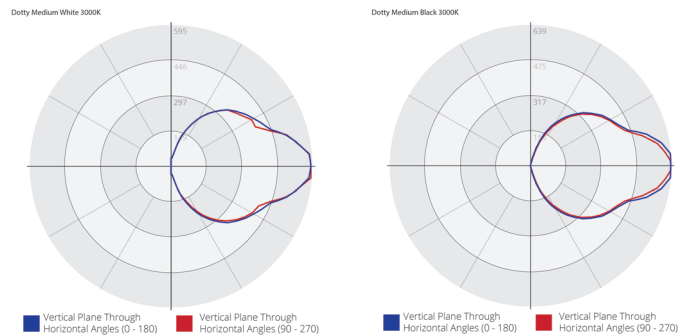

ORDER INFO

Product range - Model number - Finish/Colour

Finish	Flat White powder coat	Flat Black powder coat	Terracotta fascia White base	Terracotta fascia Black base
Non-Dim Integrated ECG	DT-W02-116	DT-W02-115	DT-W02-137	DT-W12-137
Phase Dimming Integrated ECG	DT-W05-116	DT-W05-115	DT-W05-137	DT-W13-137
DALI Dimming Remote ECG	DT-W08-116	DT-W08-115	DT-W08-137	DT-W14-137

www.ismobjects.com.au

©2024

Specifications are subject to change without notice.
Contact: sales@ismobjects.com.au