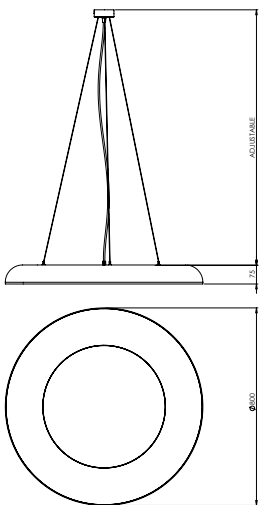

TEAMWORK

ACOUSTIC PENDANT

Teamwork pendant combines the latest LED lighting technology with sound absorbing material perfect for working and meeting zones that want to reduce ambient noise.

The simple form of Teamwork includes a fabric insert panel with no visible fixings, available in a choice of colours.

The pendant is highly customisable with a choice of lighting directions, fabric finishes and dimming control options.

ism

www.ismobjects.com.au

©2022

Specifications are subject to change without notice.