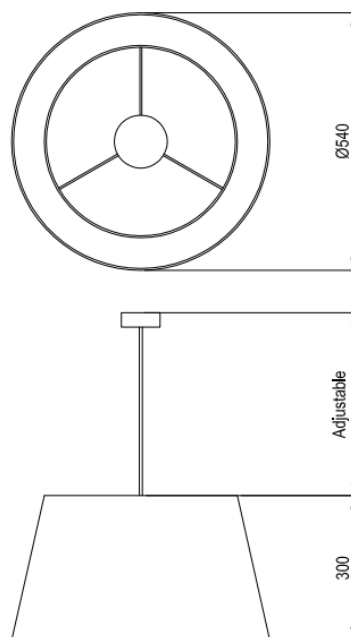

##### Canopy

Material: Aluminium  
Colour Options: Flat White powder coat finish  
Size: Ø80 x H30mm  
Cleaning : Damp cloth with mild detergent

##### Lamp

Retrofit LED GLS lamp, ES base

#### DIMENSIONAL DRAWING