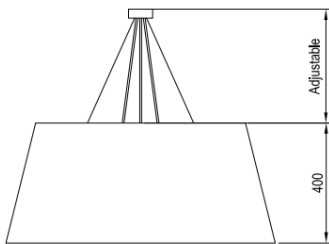

PEGASUS

PENDANT

Powder coated aluminium canopy with clear flex cable suspension. Textured fabric lamp shade available in choice of Natural Linen, Chalk, Rosewater and Slate. Custom colours available on request.

ism

www.ismobjects.com.au

©2023

Specifications are subject to change without notice.