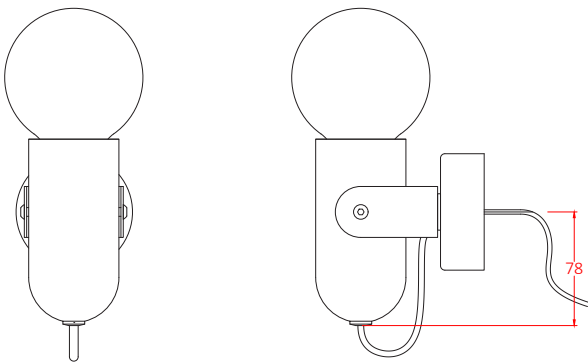

ism

www.ismobjects.com.au

©2024
Specifications are subject to change without notice.
Contact: sales@ismobjects.com.au