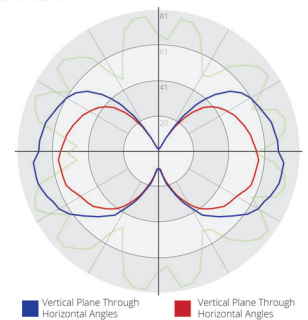

### DIMENSIONAL DRAWING

### PHOTOMETRIC DATA

HD3 Wall Frosted 2700K

HD3 Wall Clear 2700K