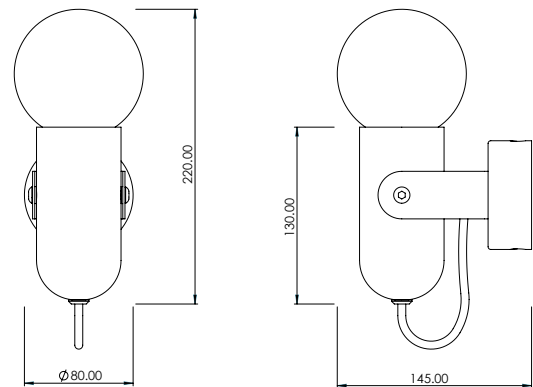

#### Body

Material : Aluminium  
 Colour Options: Brushed Gold or Black anodise or Marine, Quartz Grey, Signal Orange, or White powder coat  
 Size : W95 x L145 x H220mm (including lamp)  
 Cleaning : Damp cloth with mild detergent

#### Mounting

Wall Mount Ø80 x 30mm  
 Footprint:

### DIMENSIONAL DRAWING