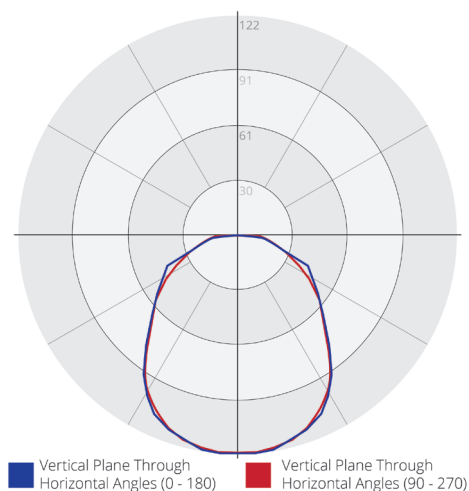

PHOTOMETRIC DATA

Edo Small

ISM

www.ismobjects.com.au

©2024
Specifications are subject to change without notice.
Contact: sales@ismobjects.com.au