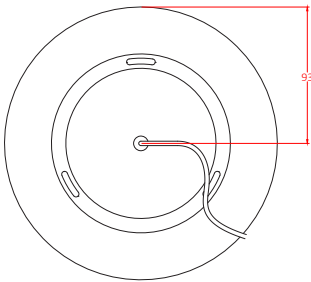

EDO

WALL SCONCE SMALL

ORDER INFO

Product range - Model number - Finish/Colour

(Outer Shield / Reflector)	Remote Non-Dim	Remote PHASE-Dim	Remote DALI-Dim	Remote Non-Dim-IP54	Remote DALI-dim IP54
FLAT WHITE/FLAT WHITE PC	EO-W01-116	EO-W52-116	EO-W07-116	EO-W10-116	EO-W16-116
FLAT WHITE/FLAT BLACK PC	EO-W01-115	EO-W52-115	EO-W07-115	EO-W10-115	EO-W16-115
FLAT WHITE PC/MIRROR	EO-W01-154	EO-W52-154	EO-W07-154	EO-W10-154	EO-W16-154
FLAT BLACK/FLAT WHITE PC	EO-W02-116	EO-W53-116	EO-W08-116	EO-W11-116	EO-W17-116
FLAT BLACK/FLAT BLACK PC	EO-W02-115	EO-W53-115	EO-W08-115	EO-W11-115	EO-W17-115
FLAT BLACK PC/MIRROR	EO-W02-154	EO-W53-154	EO-W08-154	EO-W11-154	EO-W17-154
BRUSHED GOLD ANOD/FLAT WHITE PC	EO-W03-116	EO-W54-116	EO-W09-116	EO-W12-116	EO-W18-116
BRUSHED GOLD ANOD/FLAT BLACK PC	EO-W03-115	EO-W54-115	EO-W09-115	EO-W12-115	EO-W18-115
BRUSHED GOLD ANOD/MIRROR	EO-W03-154	EO-W54-154	EO-W09-154	EO-W12-154	EO-W18-154

ism

www.ismobjects.com.au

©2024
Specifications are subject to change without notice.
Contact: sales@ismobjects.com.au

EDO

WALL SCONCE

Spun in aluminium, Edo available in a choice of metallic anodised colours and powdercoated monochrome finishes in many combinations. The light source is cleverly reflected from inside the fitting to provide a practical lumen output.

The Edo can also come with IP54 rating for bathroom or wet areas.

ism

www.ismobjects.com.au

©2024
Specifications are subject to change without notice.
Contact: sales@ismobjects.com.au