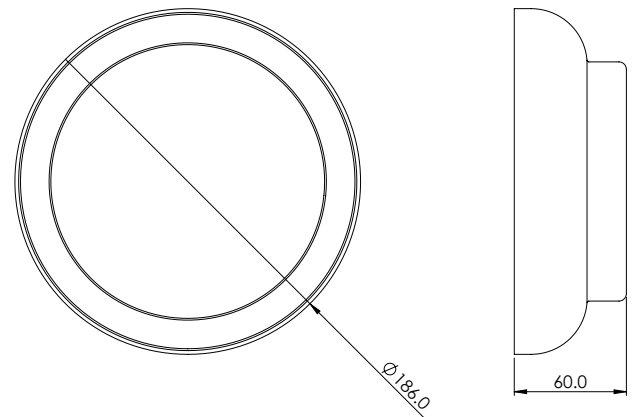

EDO

WALL SCONCE SMALL

FITTING INFORMATION

Body

Material : Aluminium
External Colour : Gold anodised, Flat White or Flat Black
Options: powder coat
Internal colour: Classic White powder coat
Size : $\text{\O}186 \times \text{H}60\text{mm}$
Cleaning : Damp cloth with mild detergent

Reflector

Size: $\text{\O}150\text{mm}$
Material: Aluminium
Colour Options: Flat White or Flat Black powder coat finish
Cleaning : Damp cloth with mild detergent
Note: Mirror option is also available

Mounting

Wall mount footprint: $\text{\O}126\text{mm}$

Application

Non Dim - IP54
PHASE Dim - IP20
DALI Dim - IP54

DIMENSIONAL DRAWING

TECHNICAL DATA

Lamp

Integrated LED Strip, CRI90, 3000K, 7.2W, 330lm

Switching & Dimming