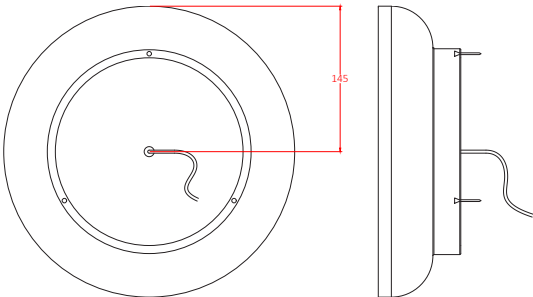

Reflector

Size: $\text{\O}240\text{mm}$
Material: Aluminium
Colour Options: Flat White or Flat Black powder coat
Cleaning : Damp cloth with mild detergent
Note: Mirror option is also available

Mounting

Wall mount footprint: $\text{\O}240\text{mm}$

ORDER INFO

Product range - Model number - Finish/Colour

(Outer Shield / Reflector)	Integrated Non-Dim	Integrated Phase-Dim	Remote DALI-Dim	Integrated Non-Dim IP54	Remote DALI-Dim IP54
FLAT WHITE/FLAT WHITE PC	EO-W19-116	EO-W58-116	EO-W25-116	EO-W28-116	EO-W34-116
FLAT WHITE/FLAT BLACK PC	EO-W19-115	EO-W58-115	EO-W25-115	EO-W28-115	EO-W34-115
FLAT WHITE PC/MIRROR	EO-W19-154	EO-W58-154	EO-W25-154	EO-W28-154	EO-W34-154
FLAT BLACK/FLAT WHITE PC	EO-W20-116	EO-W59-116	EO-W26-116	EO-W29-116	EO-W35-116
FLAT BLACK/FLAT BLACK PC	EO-W20-115	EO-W59-115	EO-W26-115	EO-W29-115	EO-W35-115
FLAT BLACK PC/MIRROR	EO-W20-154	EO-W59-154	EO-W26-154	EO-W29-154	EO-W35-154
BRUSHED GOLD ANOD/FLAT WHITE PC	EO-W21-116	EO-W60-116	EO-W27-116	EO-W30-116	EO-W36-116
BRUSHED GOLD ANOD/FLAT BLACK PC	EO-W21-115	EO-W60-115	EO-W27-115	EO-W30-115	EO-W36-115
BRUSHED GOLD ANOD/MIRROR	EO-W21-154	EO-W60-154	EO-W27-154	EO-W30-154	EO-W36-154

ISM

www.ismobjects.com.au

©2024
Specifications are subject to change without notice.
Contact: sales@ismobjects.com.au

EDO

WALL SCONCE

Spun in aluminium, Edo available in a choice of metallic anodised colours and powdercoated monochrome finishes in many combinations. The light source is cleverly reflected from inside the fitting to provide a practical lumen output.