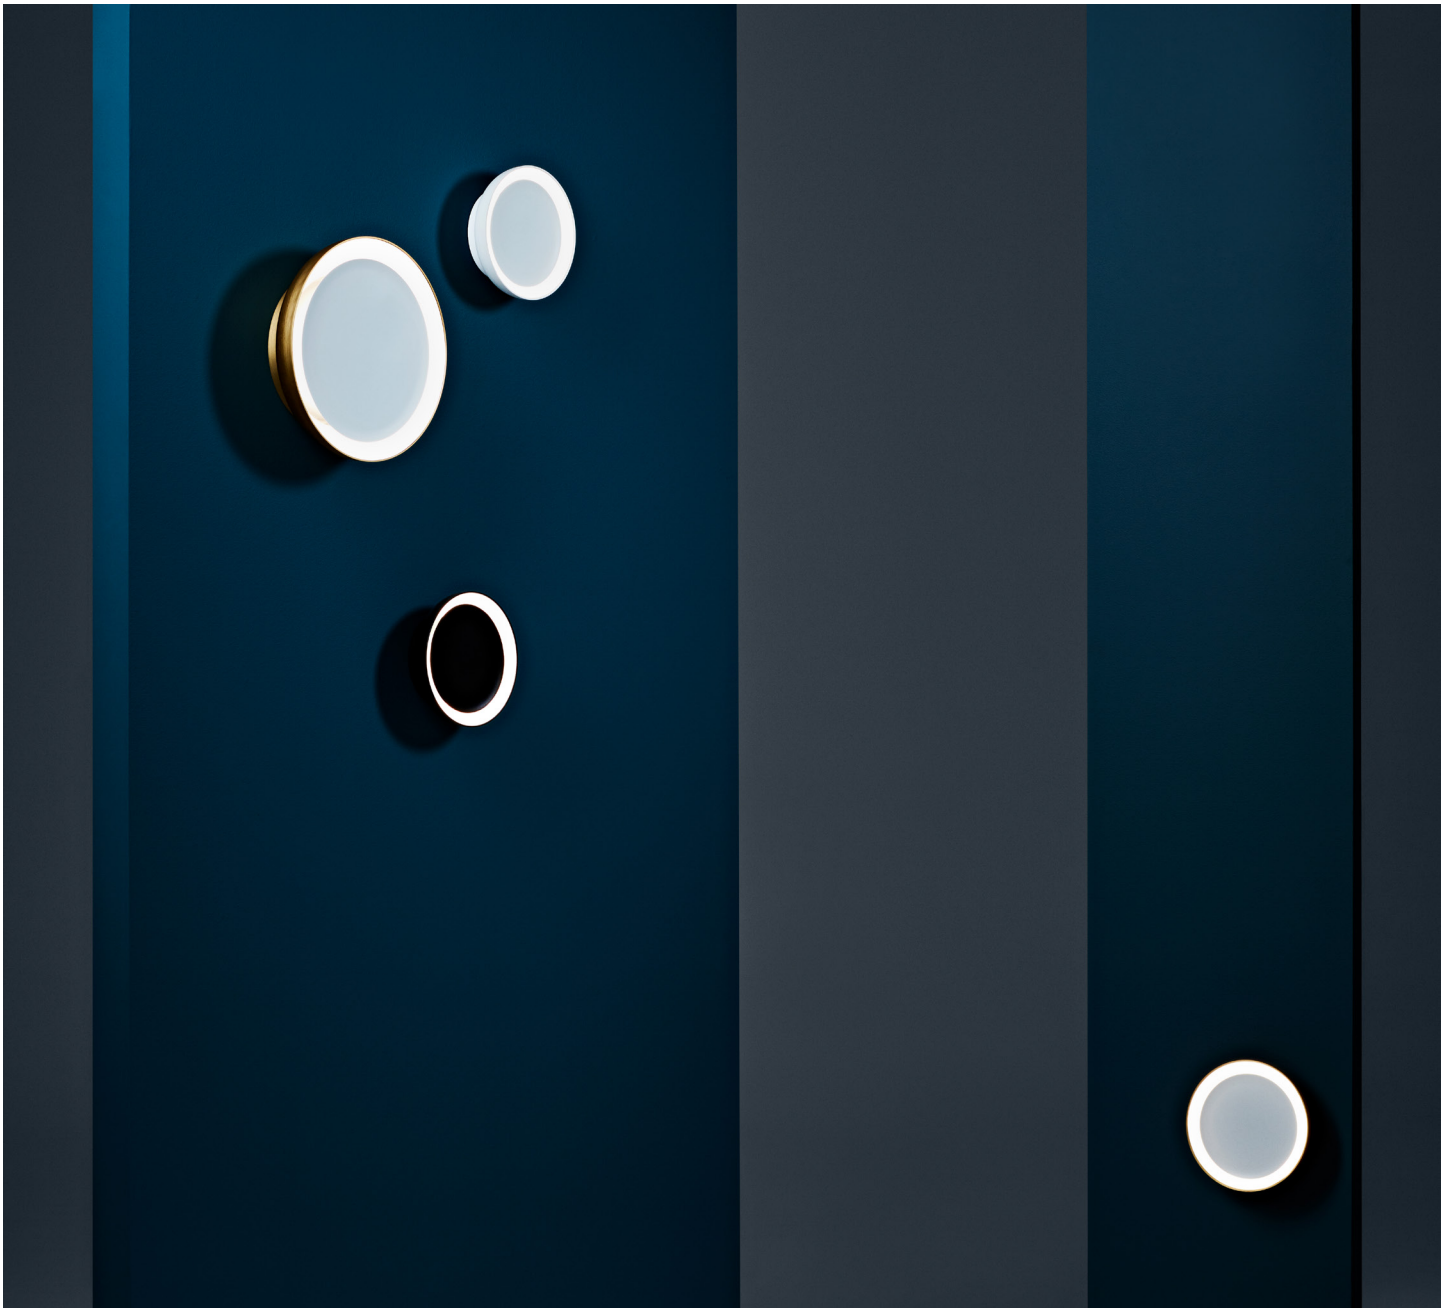

EDO

WALL SCONCE LARGE

FITTING INFORMATION

Body

Material : Aluminium
External Colour Options: Gold anodised, Flat White or Flat Black powder coat
Internal colour: Classic White powder coat
Size : $\text{\O}300 \times \text{H}85\text{mm}$
Cleaning : Damp cloth with mild detergent

ISM

www.ismobjects.com.au

©2024
Specifications are subject to change without notice.
Contact: sales@ismobjects.com.au

EDO

WALL SCONCE

Spun in aluminium, Edo available in a choice of metallic anodised colours and powdercoated monochrome finishes in many combinations. The light source is cleverly reflected from inside the fitting to provide a practical lumen output.