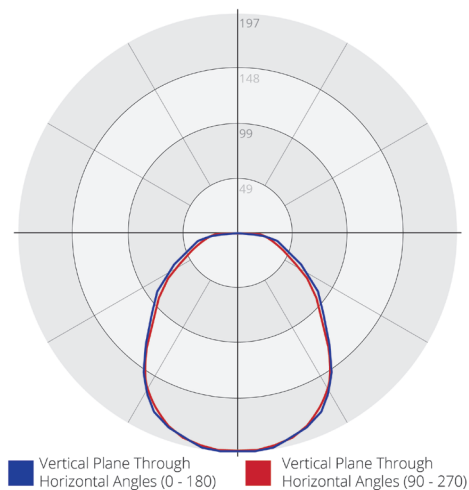

PHOTOMETRIC DATA

Edo Large

ISM

www.ismobjects.com.au

©2024
Specifications are subject to change without notice.
Contact: sales@ismobjects.com.au