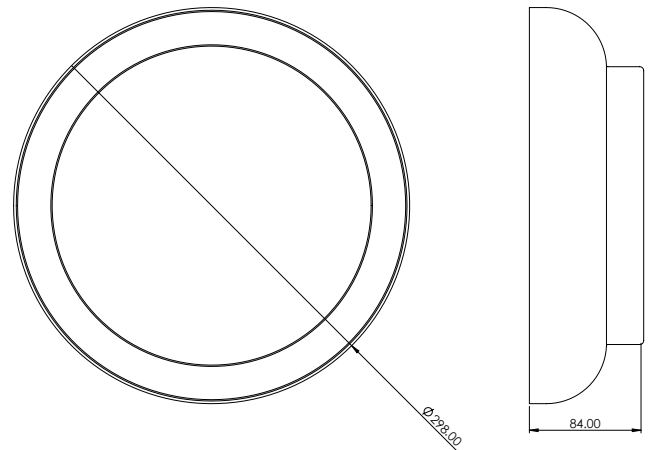

DIMENSIONAL DRAWING

TECHNICAL DATA

Lamp

Integrated LED Strip, CRI90, 3000K, 13.2W, 545lm

Switching & Dimming

Switching: Hardwired to power supply, wall switched
Dimming: Integrated Non-Dim
Remote PHASE and DALI

.IES & .RFA files upon request