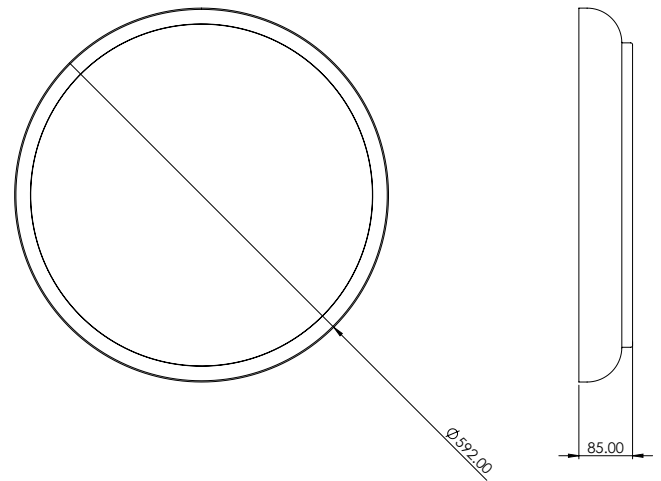

EDO

WALL SCONCE

EXTRA LARGE

FITTING INFORMATION

Body

Material : Aluminium
External Colour Classic White or Flat Black
Options:
Internal colour: Classic White powder coat
Size : Ø592 x H85mm
Cleaning : Damp cloth with mild detergent

Reflector

Size: Ø540mm
Material: Mirror
Cleaning : Damp cloth with mild detergent

Mounting

Mount Footprint: Ø485mm

Application

PHASE Dim - IP20
DALI Dim - IP54

DIMENSIONAL DRAWING

TECHNICAL DATA

PHOTOMETRIC DATA

Edo XL

ORDER INFO

Product range - Model number - Finish/Colour

(Outer Shield / Reflector)	Integrated PHASE-Dim IP20	Integrated DALI-Dim IP54
FLATE WHITE PC/MIRROR	EO-W47-154	EO-W49-154
FLATE BLACK PC/MIRROR	EO-W48-154	EO-W50-154