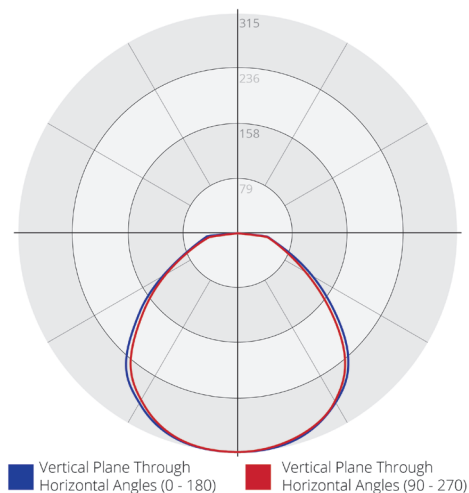

PHOTOMETRIC DATA

Edo XL

ORDER INFO

Product range - Model number - Finish/Colour

(Outer Shield / Reflector)	Integrated PHASE-Dim IP20	Integrated DALI-Dim IP54
FLATE WHITE PC/MIRROR	EO-W47-154	EO-W49-154
FLATE BLACK PC/MIRROR	EO-W48-154	EO-W50-154

ISM

www.ismobjects.com.au

©2024
Specifications are subject to change without notice.
Contact: sales@ismobjects.com.au