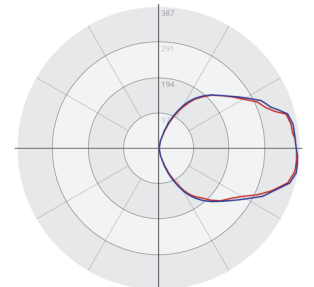

Doty Small Black 3000K