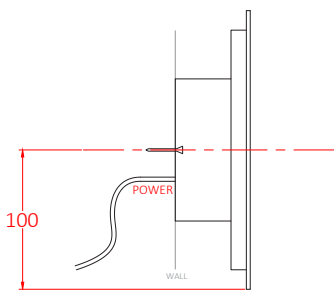

DOTTY

WALL SCONCE

Diecast aluminium in a choice of finishes.
Dedicated LED module with IP65 rating.
Options for dimming and custom coloured fascias
available upon request.