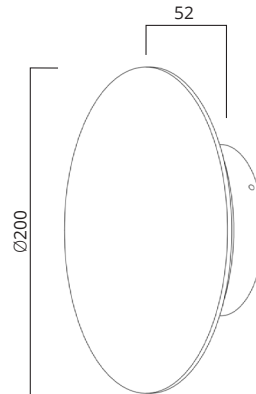

DIMENSIONAL DRAWING