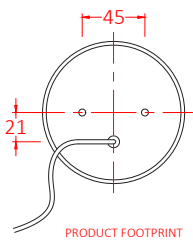

DOTTY

WALL SCONCE

Diecast aluminium in a choice of finishes.
Dedicated LED module with IP65 rating.
Options for dimming and custom coloured fascias
available upon request.