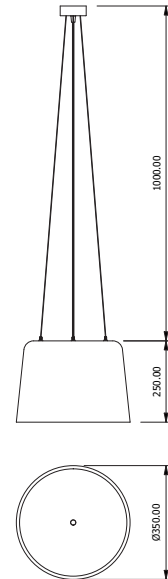

CLOCHE

PENDANT

SMALL

FITTING INFORMATION

SHADE

Material : Aluminium
External colour : Traffic White, Marine, Signal Orange, Quartz Grey powder coat
Internal colour : Gloss White
Size : Ø350mm x H250mm
Diffuser : Flush fitted Matt White acrylic
Cleaning : Damp cloth with mild detergent

Suspension - adjustable on installation

Clear Flex & 3 Stainless Steel Cable Suspension
Flex Colour: Clear
Length: 1250mm Overall
Custom lengths available on request.

Canopy

Material: Aluminium
Finish: White Powder Coat
Size: Ø80mm x H30mm

Application

Indoor (IP20)

TECHNICAL DATA

Lamp

Led Module with integrated ECG

PHASE
3000K, L90@50,000+, 25.2W, 2975lm max
4000K, L90@50,000+, 25.2W, 2965lm max

DALI
3000K, L90@50,000+, 37.8W, 4640lm max
4000K, L90@50,000+, 37.8W, 4780lm max

Switching & Dimming

Switching: Hardwired to power supply, wall switched
Dimming: Integrated DALI and Leading or Trailing edge
Phase dimming options only

.IES & .RFA files upon request

ORDER INFO

Product range - Model number - Finish/Colour

(External/Internal)	Traffic White/White	Marine/White	Quartz Grey/White	Signal Orange/White
Small Phase Dim	CH-P01-129	CH-P01-130	CH-P01-131	CH-P01-132
Small DALI Dim	CH-P02-129	CH-P02-130	CH-P02-131	CH-P02-132

Please specify lamp colour temperature required.

DIMENSIONAL DRAWING

PHOTOMETRIC DATA

www.ismobjects.com.au

©2023

Specifications are subject to change without notice.