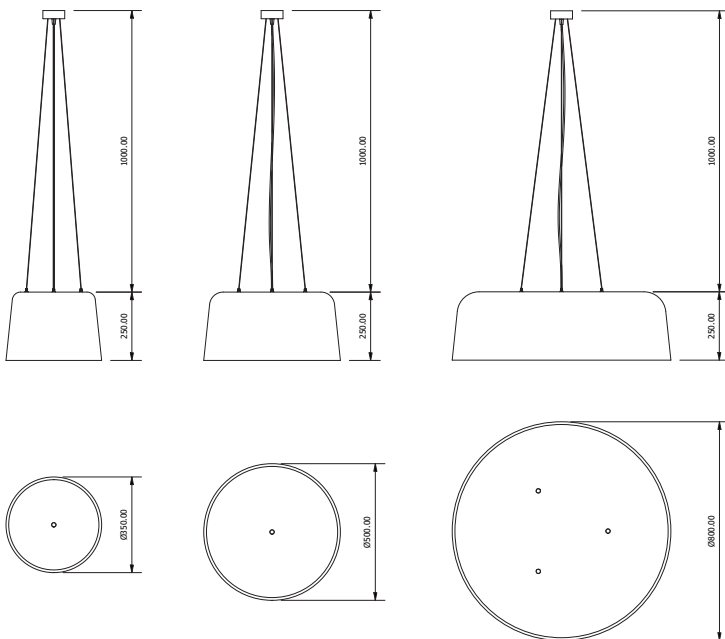

Please specify lamp colour temperature required.

DIMENSIONAL DRAWING

PHOTOMETRIC DATA

Cloche Small DALI 4000K

Vertical Plane Through Horizontal Angles (0 - 180) Vertical Plane Through Horizontal Angles (90 - 270)

Cloche Small PHASE 4000K

Vertical Plane Through Horizontal Angles (0 - 180) Vertical Plane Through Horizontal Angles (90 - 270)

www.ismobjects.com.au

©2023

Specifications are subject to change without notice.