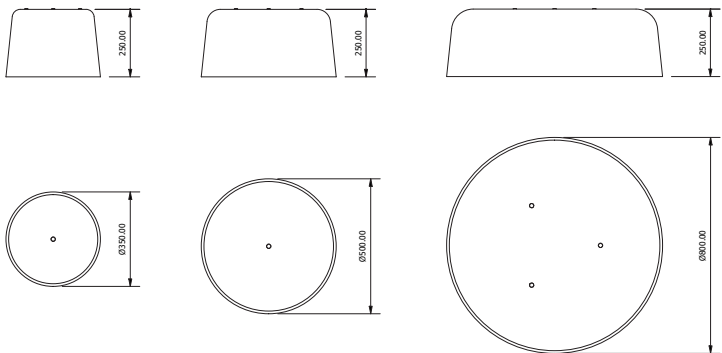

CLOCHE

SURFACE MOUNT

Spun aluminium shade is available with gloss white interior and a variety of exterior powdercoat colours.

ism

www.ismobjects.com.au

©2023

Specifications are subject to change without notice.