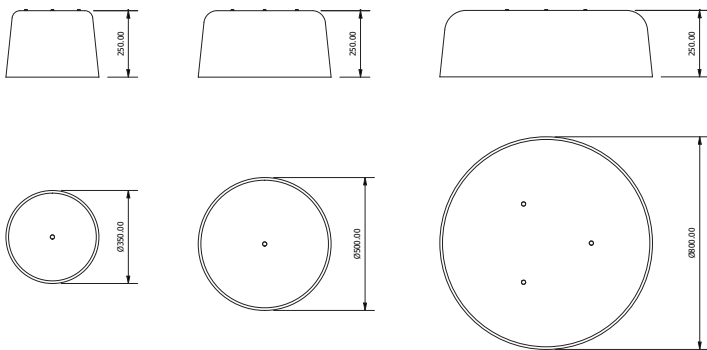

ism

www.ismobjects.com.au

©2023

Specifications are subject to change without notice.