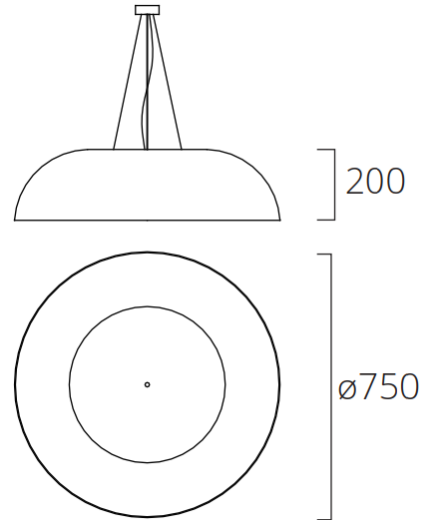

CLINKER

PENDANT

MEDIUM

FITTING INFORMATION

SHADE

Material : Aluminium
 External colour : Classic White, Matt Black or Natural Copper
 Internal colour : Classic White, Matt Black or Natural Copper
 Size : Ø750mm x H200mm
 Diffuser : Matt White acrylic
 Cleaning : Damp cloth with mild detergent

Suspension - adjustable on installation

Flex & 3 Stainless Steel suspension:
 Flex Colour: Clear
 Length: 1200mm overall
 Custom lengths available on request.

Canopy

Material: Aluminium
 Finish: White with White shade exterior, Black with Black and Natural Copper exterior
 Size: Ø80mm x H30mm

Application

Indoor (IP20)

DIMENSIONAL DRAWING

TECHNICAL DATA

Lamp

Led Module with integrated ECG
 PHASE Dim, 3000K, 24.5W, 2720lm max
 PHASE Dim, 4000K, 24.5W, 2817lm max
 DALI Dim, 3000K, 36.75W, 3840lm max
 DALI Dim, 4000K, 36.75W, 3936lm max