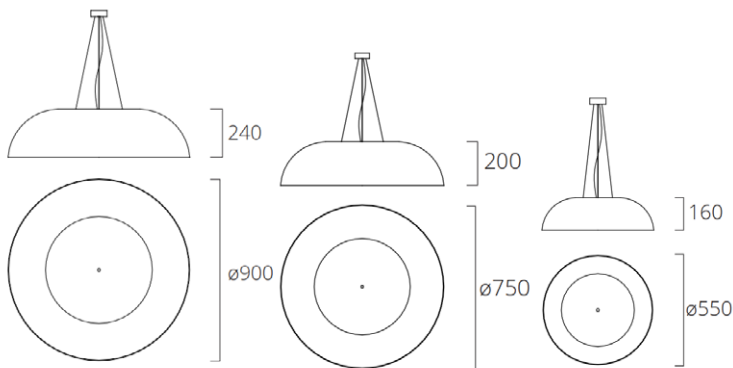

Suspension - adjustable on installation

Flex & 3 Stainless Steel suspension:
 Flex Colour: Clear
 Length: 1200mm overall
 Custom lengths available on request.

Canopy

Material: Aluminium
 Finish: White with White shade exterior, Black with Black and Natural Copper exterior
 Size: Ø80mm x H30mm

Please specify lamp colour temperature required.

www.ismobjects.com.au

CLINKER

P E N D A N T

Clinker Small, Medium, and Large pendant.
 Aluminium Canopy, Stainless wire & clear cable
 suspension. Spun aluminium double shade with
 choice of powdercoat colour combinations.