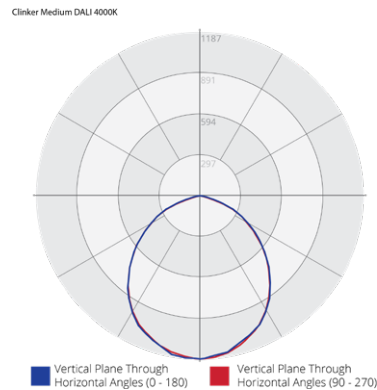

PHOTOMETRIC DATA

ORDER INFO

Product range - Model number - Finish/Colour

(External/Internal)	Classic White/Classic White	Classic White/Matt Black	Classic White/Natural Copper	Matt Black/Classic White	Matt Black/Matt Black	Matt Black/Natural Copper	Natural Copper/Classic White	Natural Copper/Matt Black	Natural Copper/Natural Copper
Medium Phase Dim	CL-P108-124	CL-P108-114	CL-P108-120	CL-P109-124	CL-P109-114	CL-P109-120	CL-P110-124	CL-P110-114	CL-P110-120
Medium DALI Dim	CL-P87-124	CL-P87-114	CL-P87-120	CL-P88-124	CL-P88-114	CL-P88-120	CL-P89-124	CL-P89-114	CL-P89-120

Please specify lamp colour temperature required.

www.ismobjects.com.au