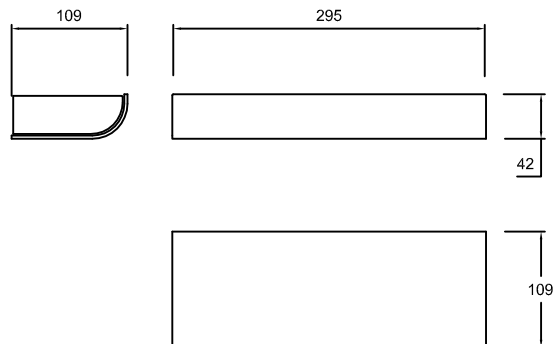

'I Do...' Small Wall Washer

Construction

Material: Extruded aluminium faceplate
Colour: Satin White or Satin Black Powdercoat, Gold or Silver Anodised
(Custom colours available on request)
Height: 42mm
Width: 295mm
Depth: 109mm
Cleaning: Wipe gently with a damp cloth. Use mild detergent if necessary

Lamp

1. OPTION 1   9.6W LED Module
                     Integrated LED Driver (non dimmable)
2. OPTION 2   Compact Fluorescent Lamp with
                     Electronic control gear (non dimmable)
                     Compatible with Osram Dulux D/E
                     1 x 18W

Switching/Dimming

Power supply to be hardwired to mounting plate terminal
Switching from Wall switch or Automated system
Please contact your ISM Representative to discuss dimming options

'I Do...' Small Wall Washer

'I Do...' Specifications