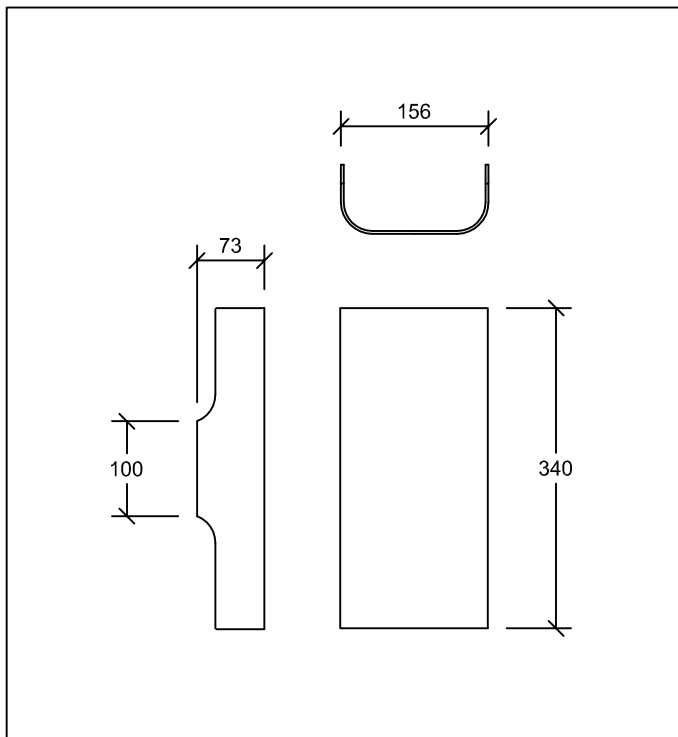

'I Do...' Small Wall Up/Down Light

Construction

Material: Extruded aluminium faceplate

Colour: Satin White or Satin Black Powdercoat

(Custom colours available on request)

Height: 340mm

Width: 156mm

Depth: 73mm

Cleaning: Wipe gently with a damp cloth. Use mild detergent if necessary

Lamp

1. OPTION 1   9.6W LED Module
   Integrated LED Driver (non dimmable)
2. OPTION 2   Self ballasted Compact Fluorescent Lamps
   Compatible with Philips Genie
   2 x 8W; 2 x 11W; 2 x 14W; 2 x 18W
   B22 Lampholder fittings
3. OPTION 3   Compact Fluorescent Lamps with remotely
   mounted electronic control gear
   Compatible with Osram Dulux D/E
   2 x 13W; 2 x 18W; 2 x 26W
   ECG requires remote mounting

Switching/Dimming

- Power supply to be hardwired to mounting plate terminal
- Switching from Wall switch or Automated system

- Please contact your ISM Representative to discuss dimming options

IP RATED ON REQUEST

'I Do...' Specifications

'I Do...' Small Wall Up/Down Light