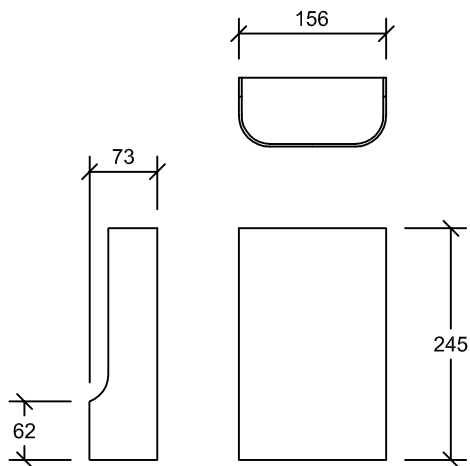

'I Do...' Small Wall Up Light

Construction

Material: Extruded aluminium faceplate
Colour: Satin White or Satin Black Powdercoat, Gold or Silver Anodised
(Custom colours available on request)
Height: 245mm
Width: 156mm
Depth: 73mm
Cleaning: Wipe gently with a damp cloth. Use mild detergent if necessary

Lamp

1. OPTION 1   9.6W LED Module
                     Integrated LED Driver (non dimmable)
2. OPTION 2   Self ballasted Compact Fluorescent Lamp
                     Compatible with Philips Genie
                     1 x 8W; 1 x 11W; 1 x 14W; 1 x 18W
                     B22 Lampholder fitting
3. OPTION 3   Compact Fluorescent Lamp with remotely
                     mounted electronic control gear
                     Compatible with Osram Dulux D/E
                     1 x 13W; 1 x 18W; 1 x 26W
                     ECG requires remote mounting

Switching/Dimming

Power supply to be hardwired to mounting plate terminal
Switching from Wall switch or Automated system
Please contact your ISM Representative to discuss dimming options

'I Do...' Specifications

'I Do...' Small Wall Up Light