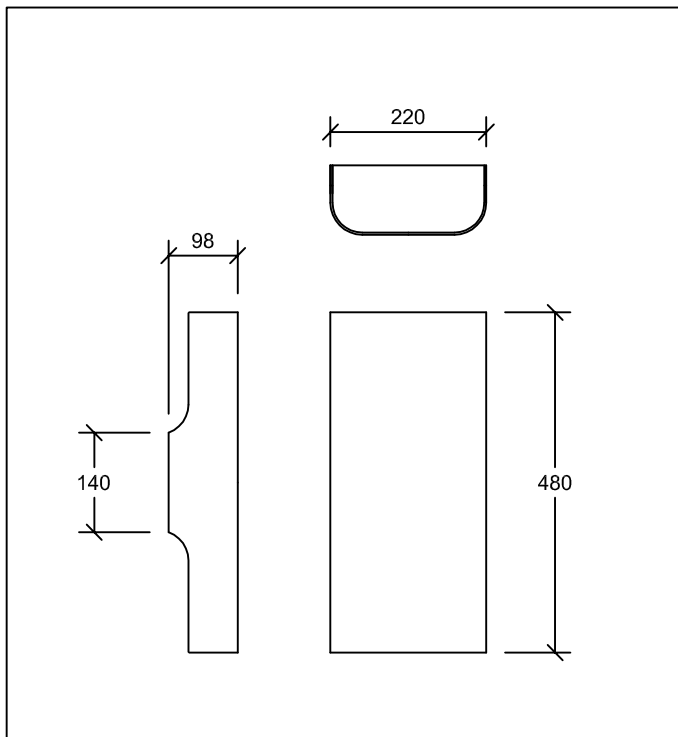

'I Do...' Large Wall Up/Down Light

Construction

Material: Extruded aluminium faceplate
Colour: Satin White or Satin Black Powdercoat, Gold or Silver Anodised
(Custom colours available on request)
Height: 480mm
Width: 220mm
Depth: 98mm
Cleaning: Wipe gently with a damp cloth. Use mild detergent if necessary

Lamp

1. OPTION 1   9,6W LED Module
                     Integrated LED Driver (non dimmable)
2. OPTION 2   Self ballasted Compact Fluorescent Lamps
                     Compatible with 2 x 18W Philips Genie
                     or 2 x 24W Philips Tornado
                     (2700K or 6500K)
                     B22 Lampholder fittings
3. OPTION 3   Compact Fluorescent Lamps with electronic
                     control gear
                     Compatible with Osram Dulux D/E
                     2 x 13W; 2 x 18W; 2 x 26W
                     Osram Dulux T/E
                     2 x 13W, 2 x 18W, 2 x 42W

Switching/Dimming

- Power supply to be hardwired to mounting plate terminal
- Switching from Wall switch or Automated system

- Please contact your ISM Representative to discuss dimming options

IP RATED ON REQUEST

'I Do...' Specifications

'I Do...' Large Wall Up/Down Light