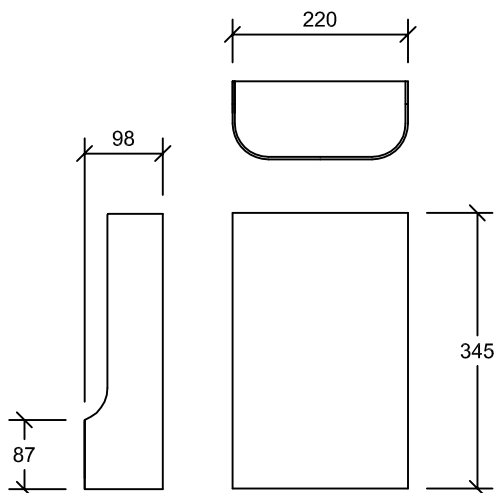

'I Do...' Large Wall Up Light

Construction

Material: Extruded aluminium faceplate
Colour: Satin White or Satin Black Powdercoat , Gold or Silver Anodised
(Custom colours available on request)
Height: 345mm
Width: 220mm
Depth: 98mm
Cleaning: Wipe gently with a damp cloth. Use mild detergent if necessary

'I Do...' Specifications

'I Do...' Large Wall Up Light