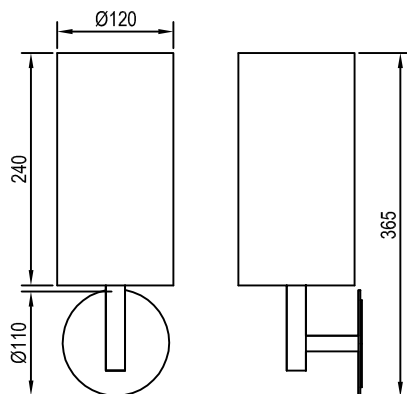

Polymer diffuser

Alpha Specifications

Alpha Wall Lamp