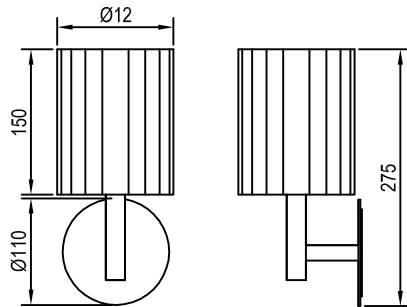

Alpha Wall Lamp

Body

Material: Stainless Steel

Diameter : Footprint 110mm diameter

Height : 275mm or 365mm depending on shade

Cleaning : Stainless Steel cleaner

Shade / Diffuser

Material: Fabric shade or Moulded Polymer diffuser

Diameter : 120mm

Height : Fabric - 150mm, Polymer - 240mm

Cleaning : Damp cloth with mild detergent.

Lamp

Halogen : Fabric shade SBC base, 42W max Energy Saver

Halogen, Polymer shade BC base, 42W max Energy Saver

Halogen

Compact Fluorescent : Fabric shade 11W, Polymer shade 18W

Switching

Hard wired into wall switch

Fabric shade