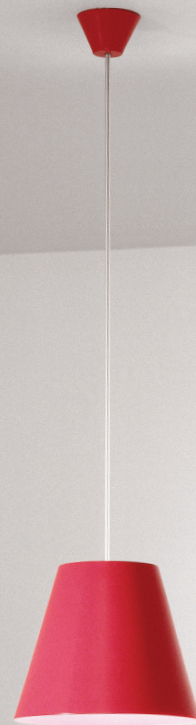

Designed by Daniel Barbera.

SHADY PENDANT

SHADY LARGE / SMALL PENDANT
Steel canopy & flex suspension
with spun aluminium shade in a
choice of powder coated colours.

Any
height

19

17.5

Ø31

Large Pendant

Ø20

Small Pendant

Energy Saver halogen BC lamp (42w max)

Spherical compact fluorescent BC lamp

SPARKS

ISM