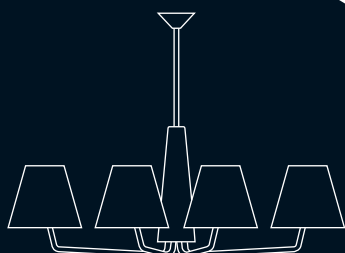

Designed by Daniel Barbera.

SHADY MULTI PENDANT

SHADY MULTI PENDANT

Steel canopy and adjustable rod suspension with six spun aluminium shades in a choice of powder coated colours.

Any
Length
(500 min.)

1080