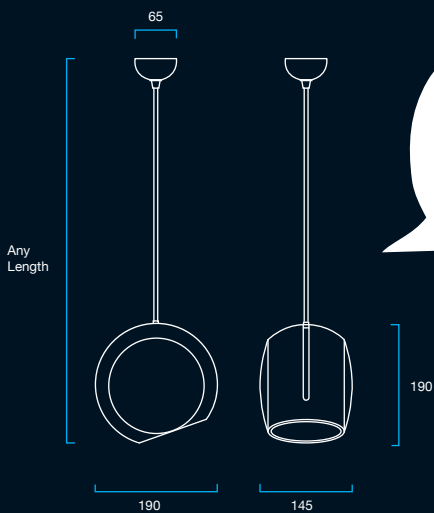

Designed by ZinkelCarpenter.

IRO

IRO PENDANT

Plastic canopy and flex cable suspension. Slip cast stoneware shade with glazed finish.

-  Energy Saver halogen SES lamp (42W max)
-  Compact Fluorescent SES Lamp