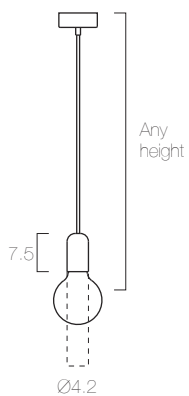

HD2

HD2 Pendant

Brushed aluminium canopy and cylinder in a choice of colours. Flex cable suspension in a choice of colours.

 Spherical Halogen Adaptator lamp (42w max)

ISM