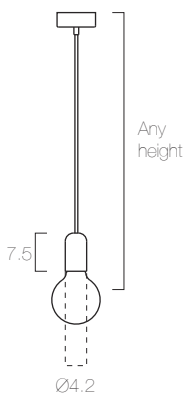

HD2

HD2 Pendant

Brushed aluminium canopy and cylinder in a choice of colours. Flex cable suspension in a choice of colours.

 Spherical Halogen Adaptator lamp (42w max)

ISM