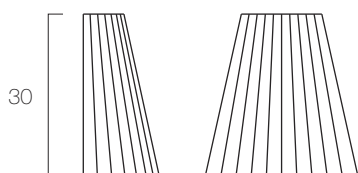

Gx

**Gx Wall Lamp**

Steel frame with powdercoat finish.  
Pleated fabric lampshade in a  
choice of colours

 Energy Saver Classic Lamp (60W max)

 Compact Fluorescent BC Lamp

**ISM**