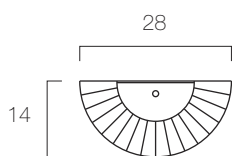

Gx

**Gx Wall Lamp**

Steel frame with powdercoat finish.  
Pleated fabric lampshade in a  
choice of colours

 Energy Saver Classic Lamp (60W max)

 Compact Fluorescent BC Lamp

**ISM**