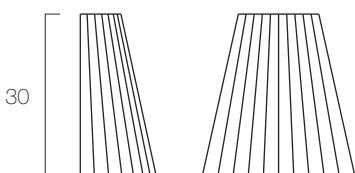

Gx

Gx Wall Lamp

Steel frame with powdercoat finish.
Pleated fabric lampshade in a
choice of colours

 Energy Saver Classic Lamp (60W max)

 Compact Fluorescent BC Lamp

ISM