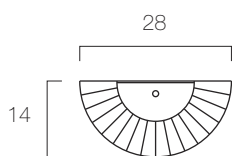

Gx

Gx Wall Lamp

Steel frame with powdercoat finish.
Pleated fabric lampshade in a
choice of colours

 Energy Saver Classic Lamp (60W max)

 Compact Fluorescent BC Lamp

ISM