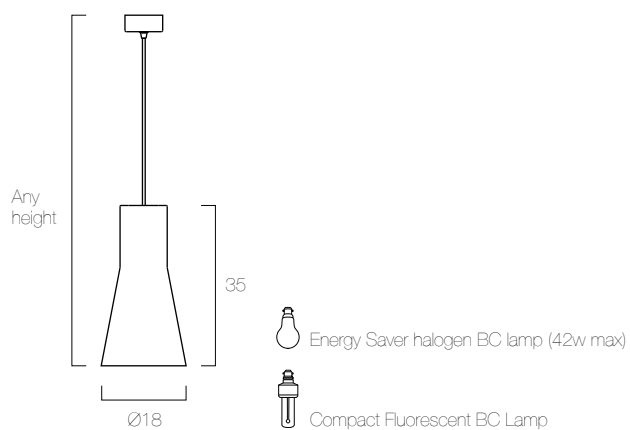

Empire

Empire Pendant

Brushed aluminium canopy with cable or rod suspension. Moulded diffuser in a choice of colours.

ISM