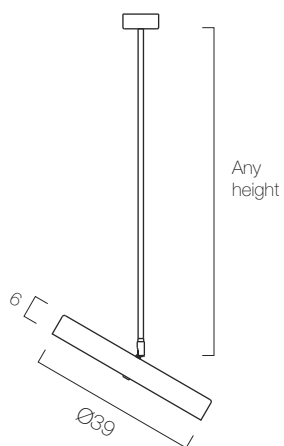

DR. DOCTOR

Dr. Doctor Pendant Lamp

Aluminium canopy, rod suspension and spun shade with powdercoat finish in a choice of colours. Acrylic diffuser in a choice of prismatic or Plexiglas finish.

T5 circular fluorescent lamp